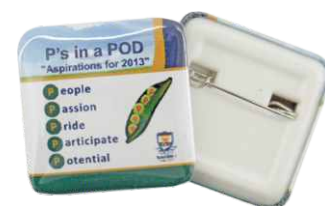

Bb004-SW - 55mm

- Square Lapel badge.
- 1 Design on all badges (per setup)
- 5-7 working days after artwork approval
- Pin at the back