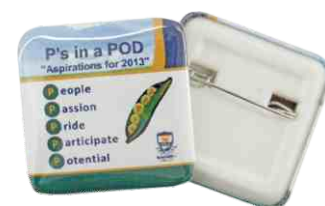

Bb004-SW - 55mm

- Square Lapel badge.
- 1 Design on all badges (per setup)
- 5-7 working days after artwork approval
- Pin at the back